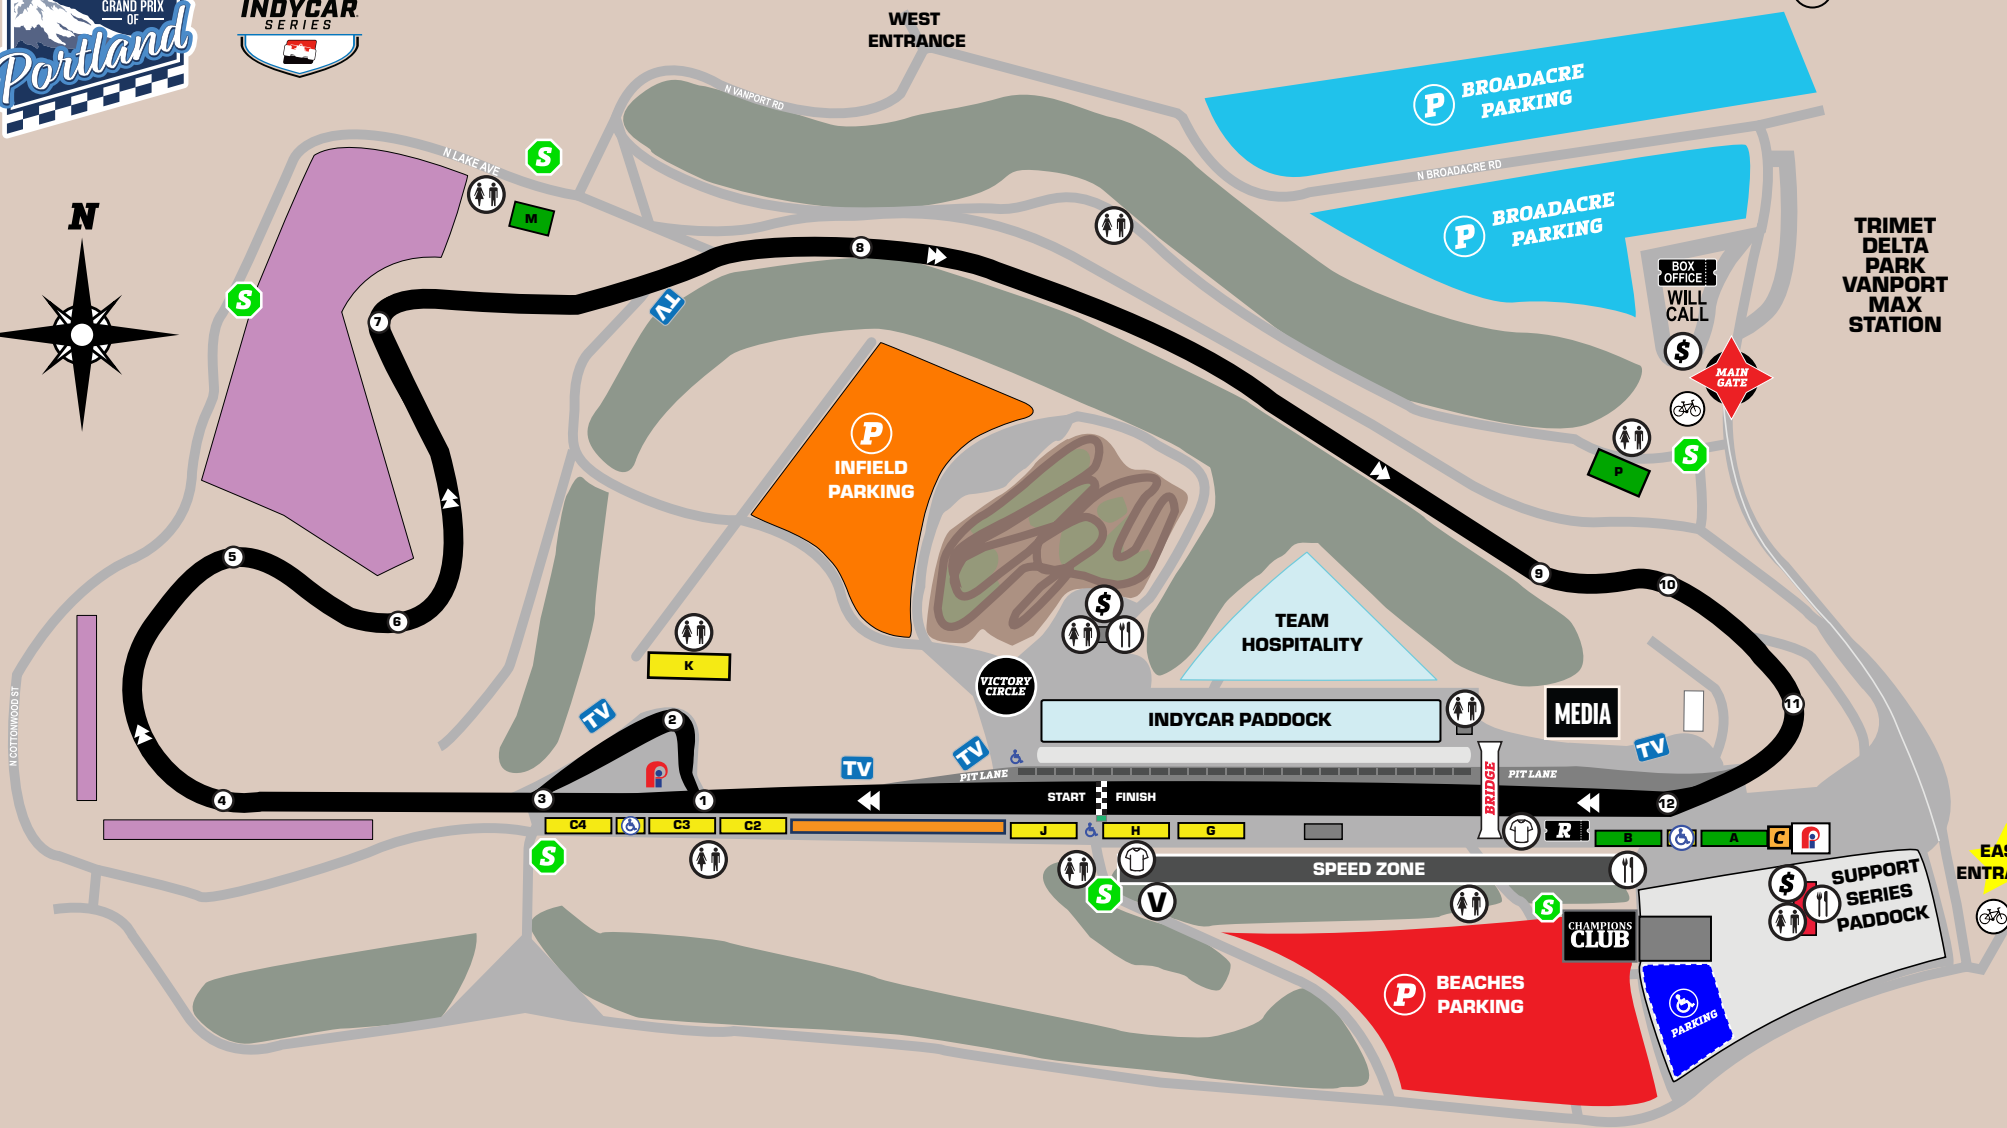

P EXPO CENTER

TRIMET DELTA PARK VANPORT MAX STATION

EAST ENTRANCE

Distracted driving is illegal.
Transportation Safety - ODOT

GRANDSTANDS 	GENERAL ADMISSION VIEWING 	TRACKSIDE SUITES 	RV CLUB 	SHUTTLE STOP 	BICYCLE PARKING 	MERCHANDISE
RESTROOMS 	ACCESSIBLE VIEWING 	TRACK CROSSING 	CUSTOMER SERVICE 	PASS REDEMPTION 	VOLUNTEER TENT 	CONCESSIONS
				ATM 	CHAMPIONS CLUB LOUNGE 	

*SUBJECT TO CHANGE WITHOUT NOTICE, MAP NOT TO SCALE. TICKETS ARE AVAILABLE FOR PURCHASE AT THE MAIN GATE ONLY