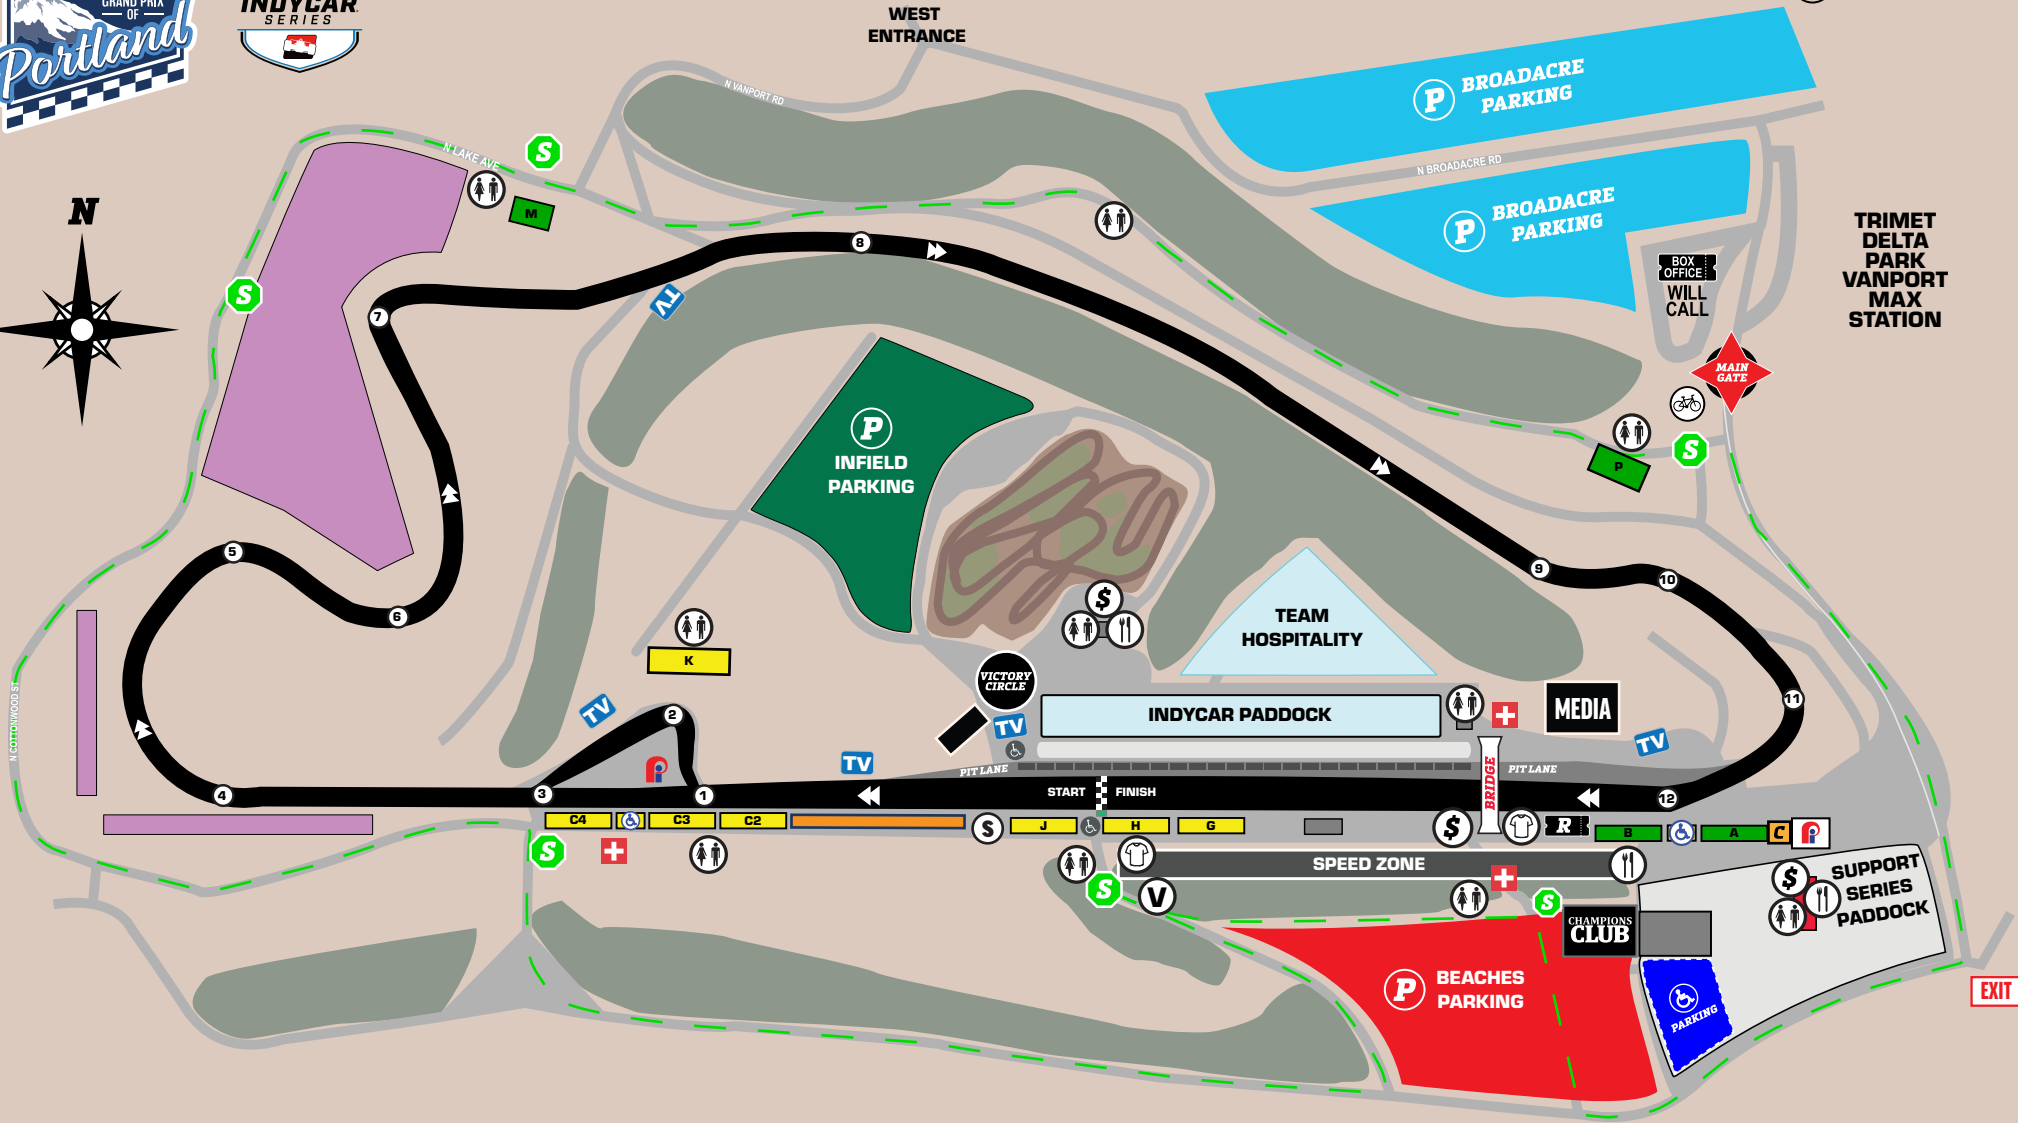

P EXPO CENTER

TRIMET DELTA PARK VANPORT MAX STATION

PARK YOUR PHONE
 Distracted driving is illegal.
 Transportation Safety - 0DOT

GRANDSTANDS 	GENERAL ADMISSION VIEWING 	TRACKSIDE SUITES 	RV CLUB 	SHUTTLE STOP + ROUTE 	BICYCLING PARKING 	MERCHANDISE
FIRST AID 	RESTROOMS 	ACCESSIBLE VIEWING 	TRACK CROSSING 	CUSTOMER SERVICE 	PASS REDEMPTION 	VOLUNTEER TENT
				CONCESSIONS 	ATM 	SUITE CREDENTIAL PICKUP

*SUBJECT TO CHANGE WITHOUT NOTICE, MAP NOT TO SCALE. TICKETS ARE AVAILABLE FOR PURCHASE AT THE MAIN GATE ONLY